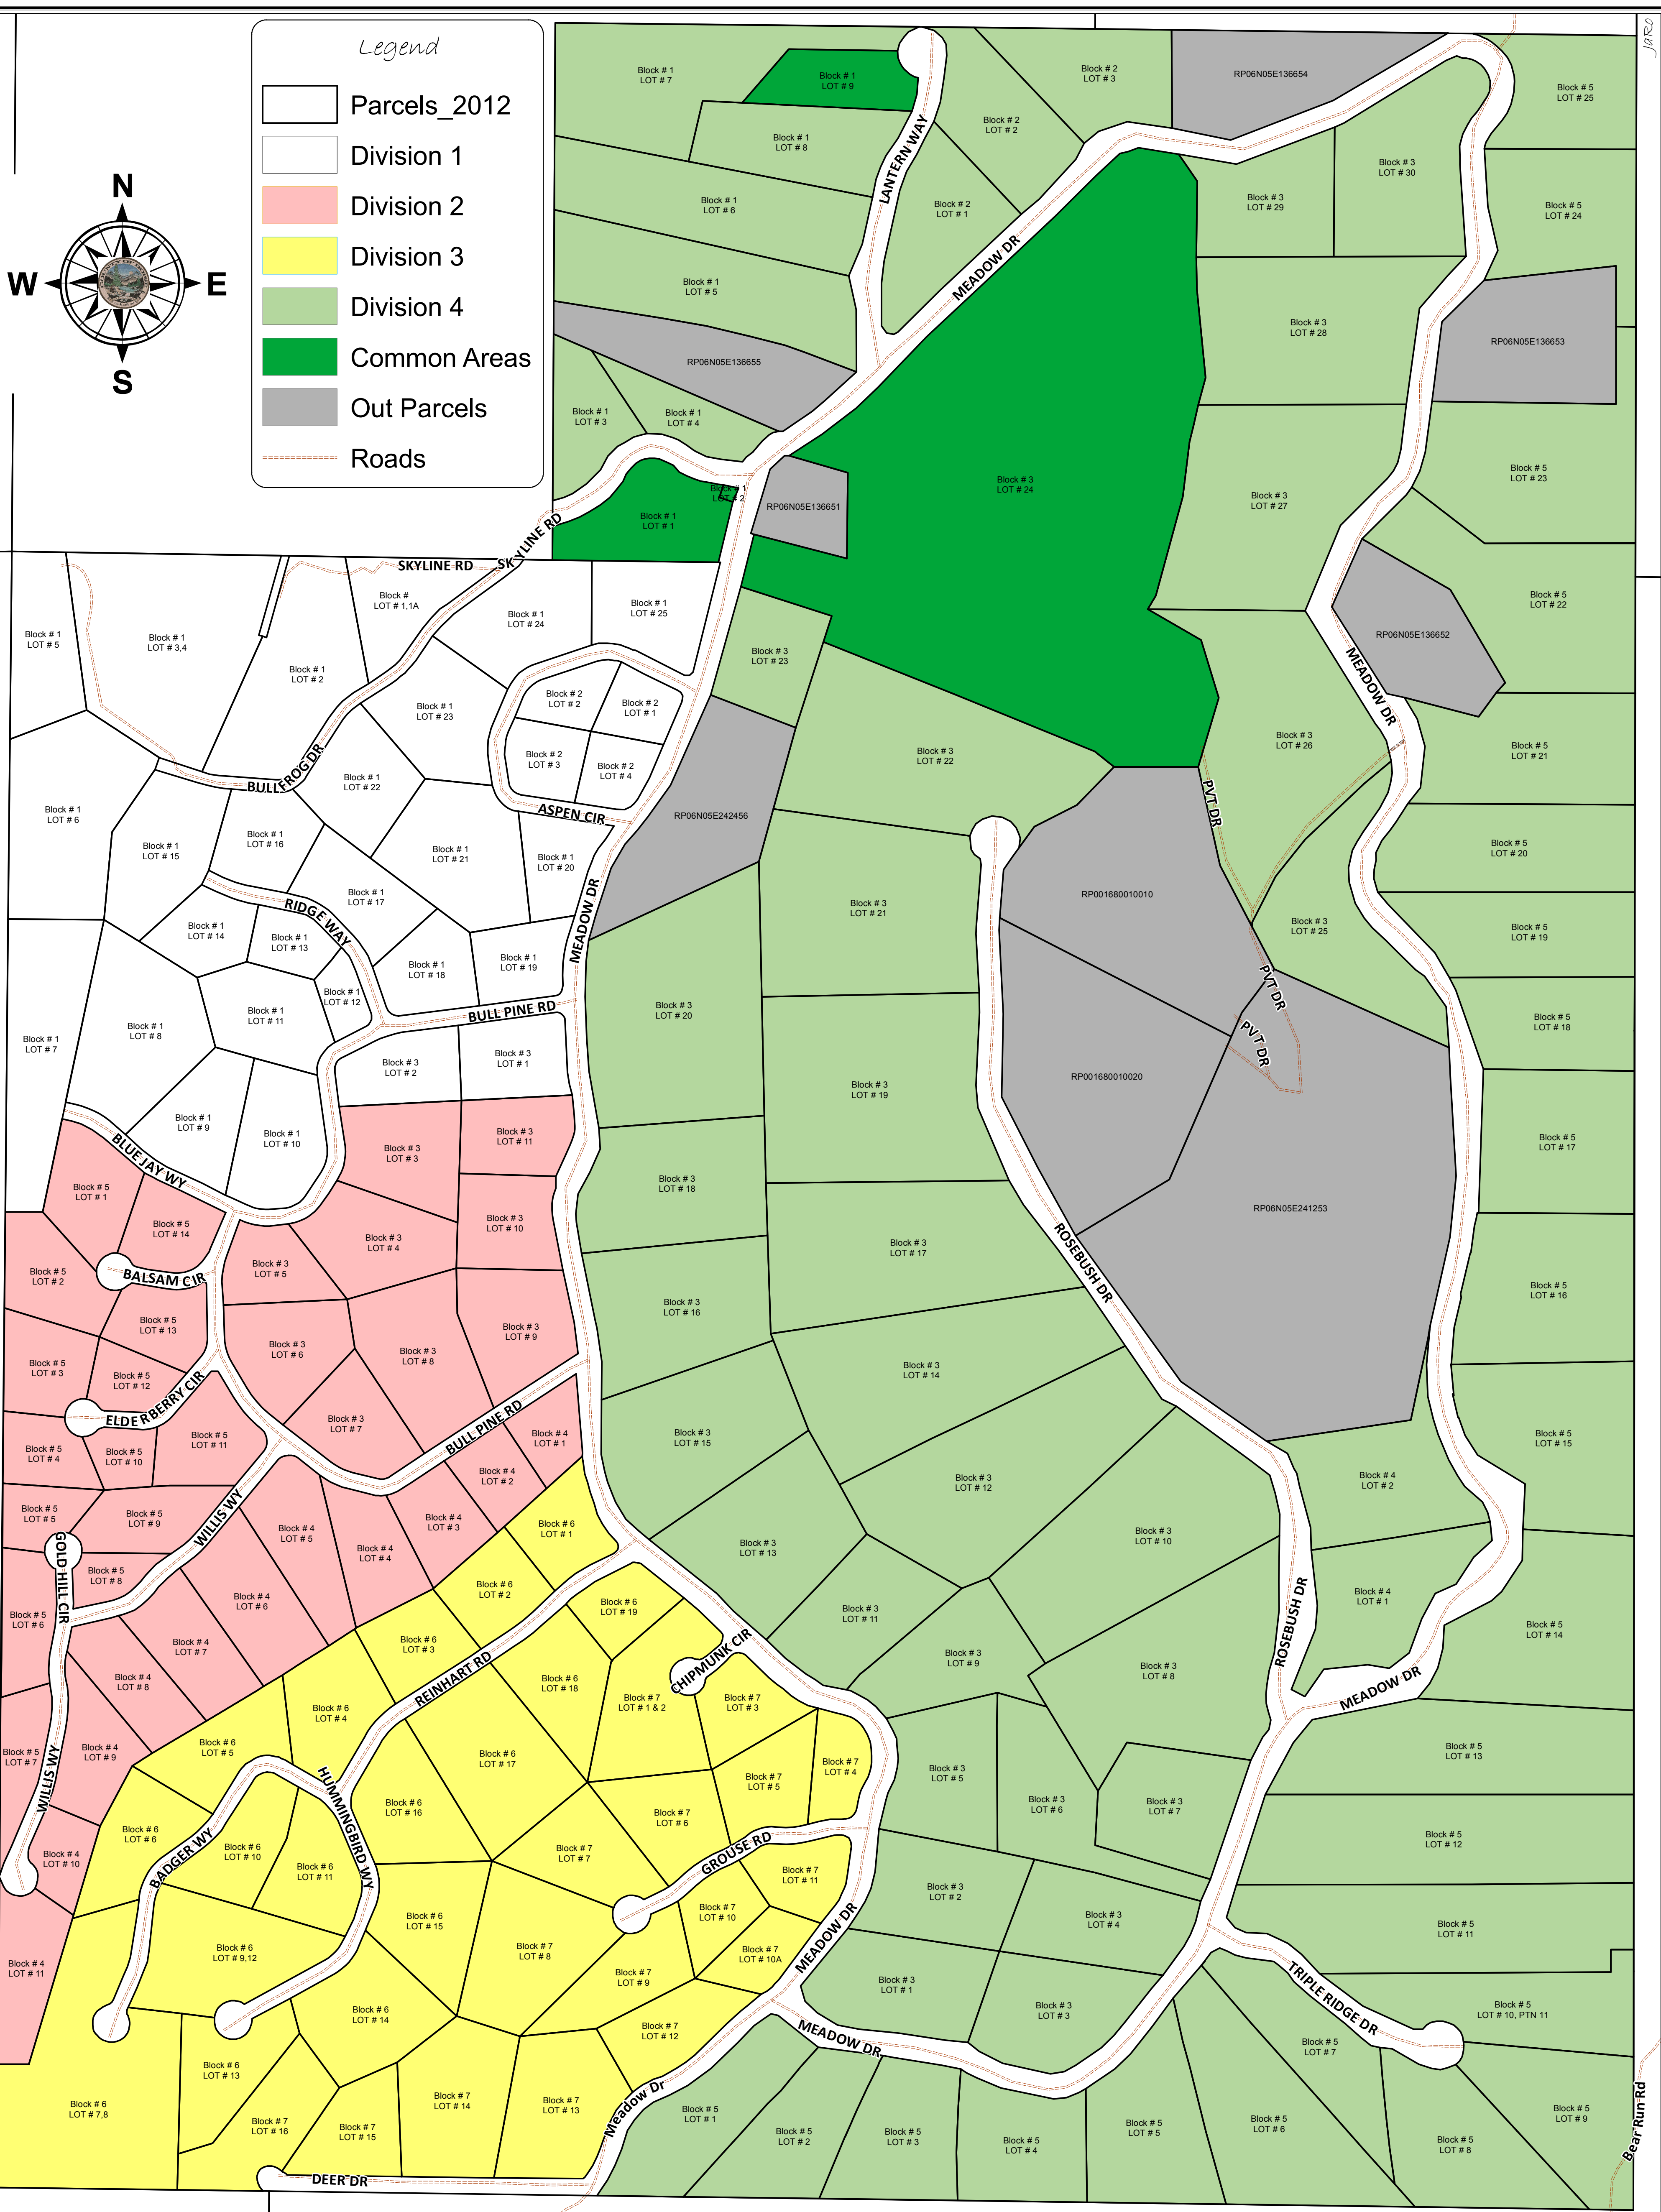

Legend

- Parcels_2012
- Division 1
- Division 2
- Division 3
- Division 4
- Common Areas
- Out Parcels
- Roads

Duquette Pines

This map is only a representation of parcel boundaries and should not be used for legal surveying applications or boundary resolutions. Please contact Boise County Assessor's Office with any questions. 208.392.4415